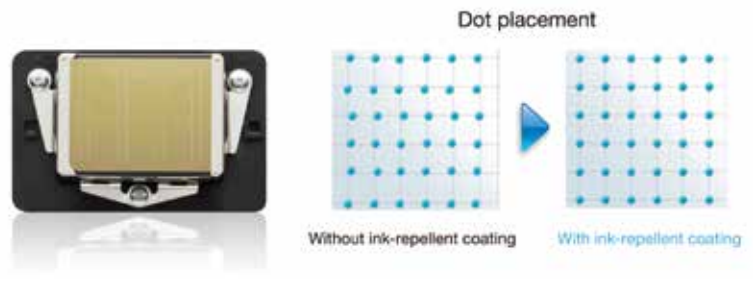

Print from and scan directly to your smart devices or online cloud storage services.

Enhanced Print Mode

Quality comes as standard with the P407's wide range of print modes, giving you control over just about any printing situation you can think of and providing brilliant quality prints every time. Besides boosting blue and green saturation, the PhotoEnhance mode on the P407 automatically enhances shadows, details and colour brightness in the darker areas of images.

Award-winning Printhead Technology

The P407's 8-channel Micro Piezo printhead is a marvel in inkjet technology—and the proof can be found showcased in many of the world's finest art galleries. It creates droplets as small as 1.5 picoliters and places them with remarkable accuracy and precision, offering you unrivalled detail in your prints.